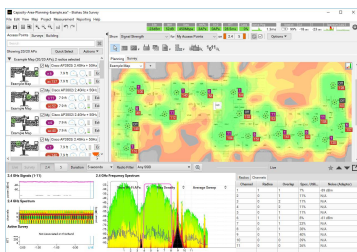

Ekahau Sidekick™ Pro Pack

The most comprehensive toolkit for designing, analyzing, optimizing, and troubleshooting Wi-Fi networks faster. Includes Ekahau Site Survey Pro + Ekahau Sidekick™.

This ultimate bundle is ideal for wireless professionals designing and deploying large Wi-Fi networks and troubleshooting Wi-Fi issues.

Ekahau Sidekick™ Pro Pack

Site Survey Pro with 3D Planner

+

Ekahau Sidekick™

- 3D Wi-Fi planning
- High-Capacity planning
- Automatic channel planning
- Simultaneous active and passive surveys
- Spectrum Analysis
- Throughput testing
- Real-time troubleshooting
- Fully customizable reporting
- GPS-assisted surveying

- Windows and macOS compatible
- Two enterprise-grade Wi-Fi radios
- Lightning-fast spectrum analyzer
- Built-in battery powers the Ekahau Sidekick™ for 8 hours of continuous surveying
- Lightweight and easy to use